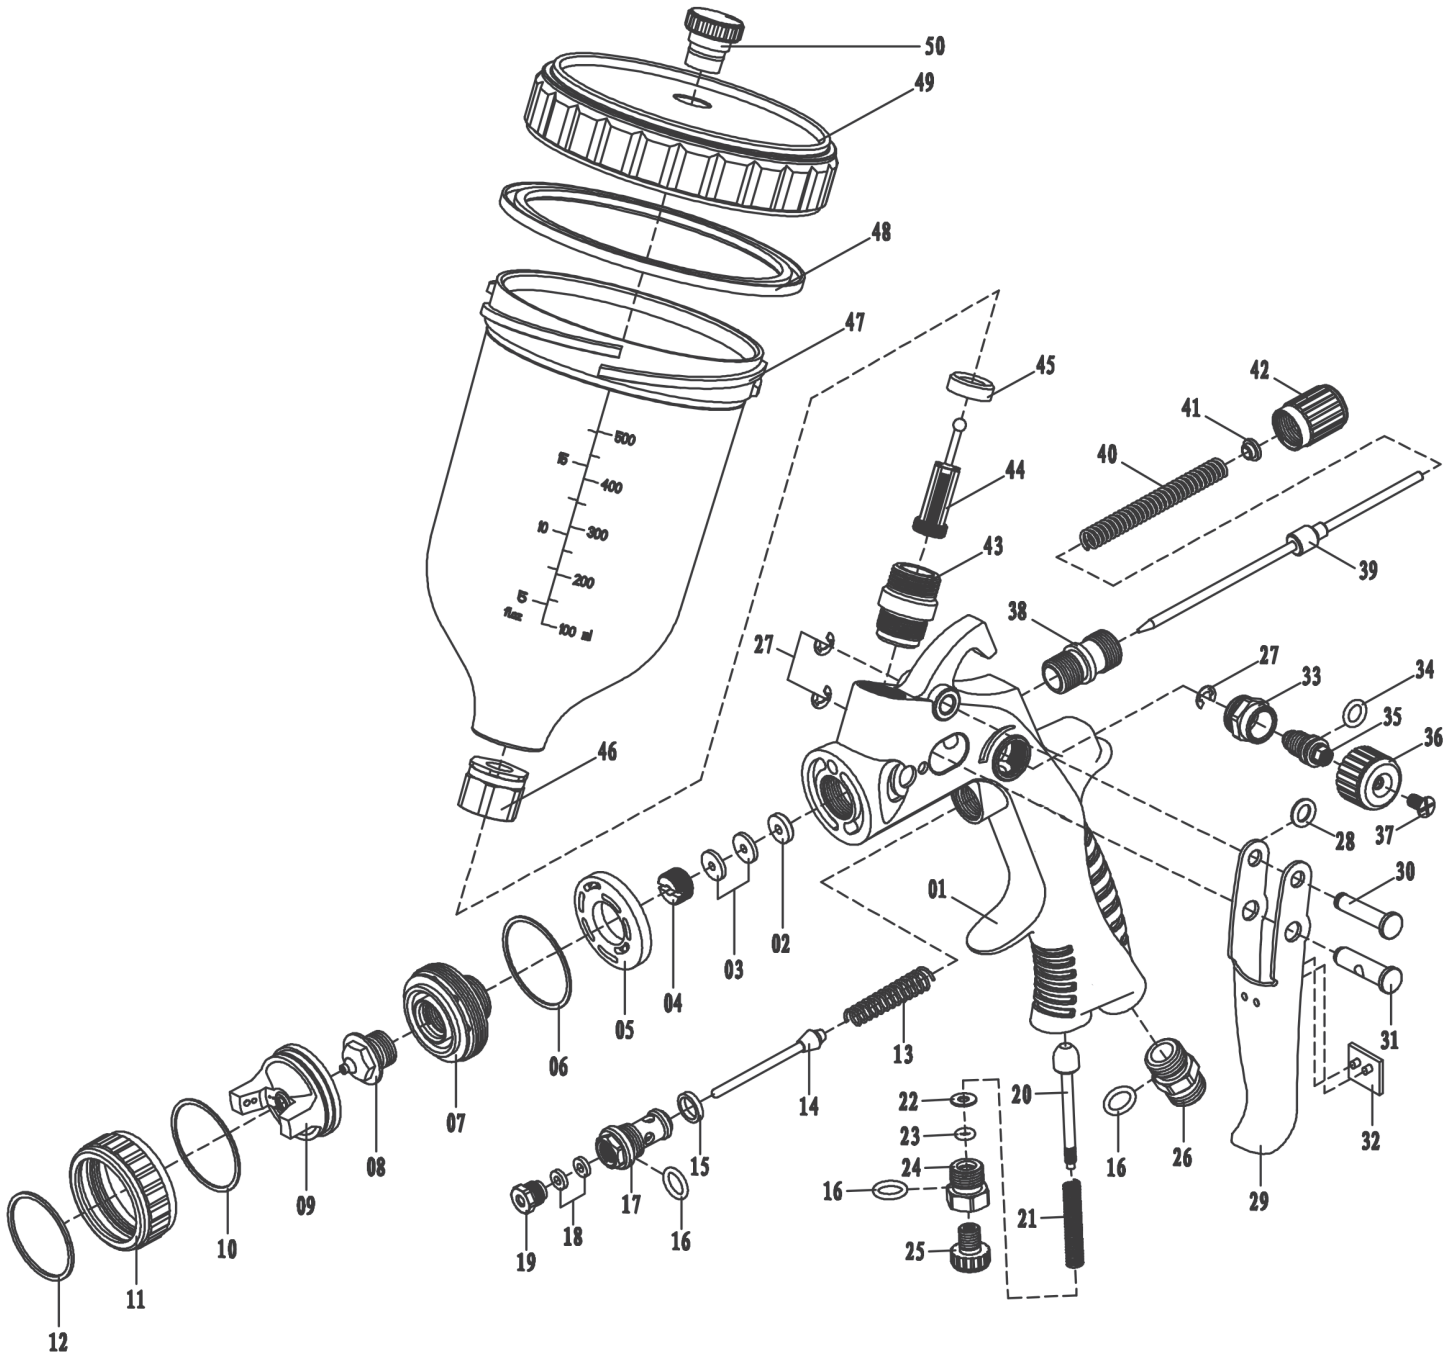

600ML

GRAVITY FEED AIR GUN

09707 - GSG5-COMP-600 SPARE PARTS DRAWING

DRAPER®

600ML

GRAVITY FEED AIR GUN

09707 - GSG5-COMP-600 SPARE PARTS LISTING

Key No.	Part No.	Stock No.	Description	Key No.	Part No.	Stock No.	Description
01	YSG5COMP6-01	11201	Gun Body	41	YSG5COMP6-41	11280	Needle Adjustment Seat
02	YSG5COMP6-02	11211	Needle Sealing Gasket	42	YSG5COMP6-42	11281	Needle Adjustment Dial
03	YSG5COMP6-03	11212	Needle Sealing Gasket	43	YSG5COMP6-43	11282	Material Passage Connector
04	YSG5COMP6-04	11218	Needle Sealing Nut	44	YSG5COMP6-44	11283	Filter
05	YSG5COMP6-05	11219	Air Flow Separating Nut	45	YSG5COMP6-45	11284	Cup Sealing Gasket
06	YSG5COMP6-06	11224	Seal	46	YSG5COMP6-46	11285	Cup Connector
07	YSG5COMP6-07	11225	Nozzle Seat	47	YSG5COMP6-47	11286	Cup
08	YSG5COMP6-08	11226	Material Nozzle	48	YSG5COMP6-48	11287	Ring
09	YSG5COMP6-09	11227	Air Nozzle	49	YSG5COMP6-49	11288	Cup Lid
10	YSG5COMP6-10	11228	Sealing Gasket	50	YSG5COMP6-50	11290	Cap
11	YSG5COMP6-11	11233	Air Cap	51			
12	YSG5COMP6-12	11234	Air Flow Circlip	52			
13	YSG5COMP6-13	11235	Air Valve Spring	53			
14	YSG5COMP6-14	11236	Air Valve Stem	54			
15	YSG5COMP6-15	11238	Air Valve Gasket	55			
16	YSG5COMP6-16	11242	O-Ring	56			
17	YSG5COMP6-17	11243	Air Valve Body	57			
18	YSG5COMP6-18	11244	Sealing Gasket	58			
19	YSG5COMP6-19	11245	Air Valve Sealing Nut	59			
20	YSG5COMP6-20	11246	Air Flow Adjustment Stem	60			
21	YSG5COMP6-21	11247	Air Flow Adjustment Spring	61			
22	YSG5COMP6-22	11248	Gasket	62			
23	YSG5COMP6-23	11249	O-Ring	63			
24	YSG5COMP6-24	11250	Air Flow Adjustment Valve Seat	64			
25	YSG5COMP6-25	11251	Air Flow Adjustment Valve Dial	65			
26	YSG5COMP6-26	11252	Air Joint	66			
27	YSG5COMP6-27	11253	Circlip	67			
28	YSG5COMP6-28	11254	Trigger Spring Gasket	68			
29	YSG5COMP6-29	11255	Trigger	69			
30	YSG5COMP6-30	11256	Trigger Pin	70			
31	YSG5COMP6-31	11257	Flexible Pin	71			
32	YSG5COMP6-32	11258	Trigger Gasket	72			
33	YSG5COMP6-33	11260	Spray Adjustment Valve Base	73			
34	YSG5COMP6-34	11261	O-Ring	74			
35	YSG5COMP6-35	11264	Spray Adjustment Valve Stem	75			
36	YSG5COMP6-36	11265	Spray Adjustment Valve Dial	76			
37	YSG5COMP6-37	11269	Screw	77			
38	YSG5COMP6-38	11277	Needle Adjustment Seat	78			
39	YSG5COMP6-39	11278	Needle Set	79			
40	YSG5COMP6-40	11279	Needle Adjustment Spring	80			